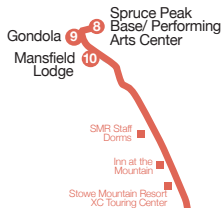

Mountain Road Shuttle (Seasonal)

101

For more information on Stowe area resources, visit gostowe.com
Please call 802-223-7287 to verify the early season schedule.

Early/Late season departures from Commodores Inn occur on the hour from 7AM-8PM.

MONDAY - SUNDAY UPHILL SCHEDULE

Commodores Inn 1	Town Hall ** 2	Town & Country 3	Village Green 4	Stoweflake 5	Edson Hill Rd. at Rt. 108 6	Topnotch 7	Spruce Peak Base/ Performing Arts Center 8	Gondola & Over Easy to Spruce * 9	Mansfield Lodge 10
6:40	6:44	6:48	6:52	6:53	6:56	6:57	7:05	7:07	7:08
7:05	7:09	7:13	7:17	7:18	7:21	7:22	7:30	7:32	7:33
7:40	7:44	P7:48	7:52	7:53	7:56	7:57	8:05	8:07	8:08
8:00	8:04	P8:08	8:12	8:13	8:16	8:17	8:25	8:27	8:28
8:25	8:29	P8:33	8:37	8:38	8:41	8:42	8:50	8:52	8:53
8:40	8:44	P8:48	8:52	8:53	8:56	8:57	9:05	9:07	9:08
9:00	9:04	P9:08	9:12	9:13	9:16	9:17	9:25	9:27	9:28
9:20	9:24	P9:28	9:32	9:33	9:36	9:37	9:45	9:47	9:48
9:40	9:44	P9:48	9:52	9:53	9:56	9:57	10:05	10:07	10:08
10:00	10:04	P10:08	10:12	10:13	10:16	10:17	10:25	10:27	10:28

30-MINUTE SERVICE UNTIL 8:55 PM

8:55	8:57	8:58	9:04	9:07	9:12	R	9:16	9:20	9:25
9:25	9:27	9:28	9:34	9:37	9:42	R	9:46	9:50	9:55

* Shelter is located near the Gondola on the Mansfield Lodge side of Route 108.

** Bus pulls in to the Golden Eagle Resort between 8 AM and 10 AM on uphill trips only and all other times by on-board request only.

◆ Transfers available to/from Route 100 Commuter at or across from Stowe Town Hall.