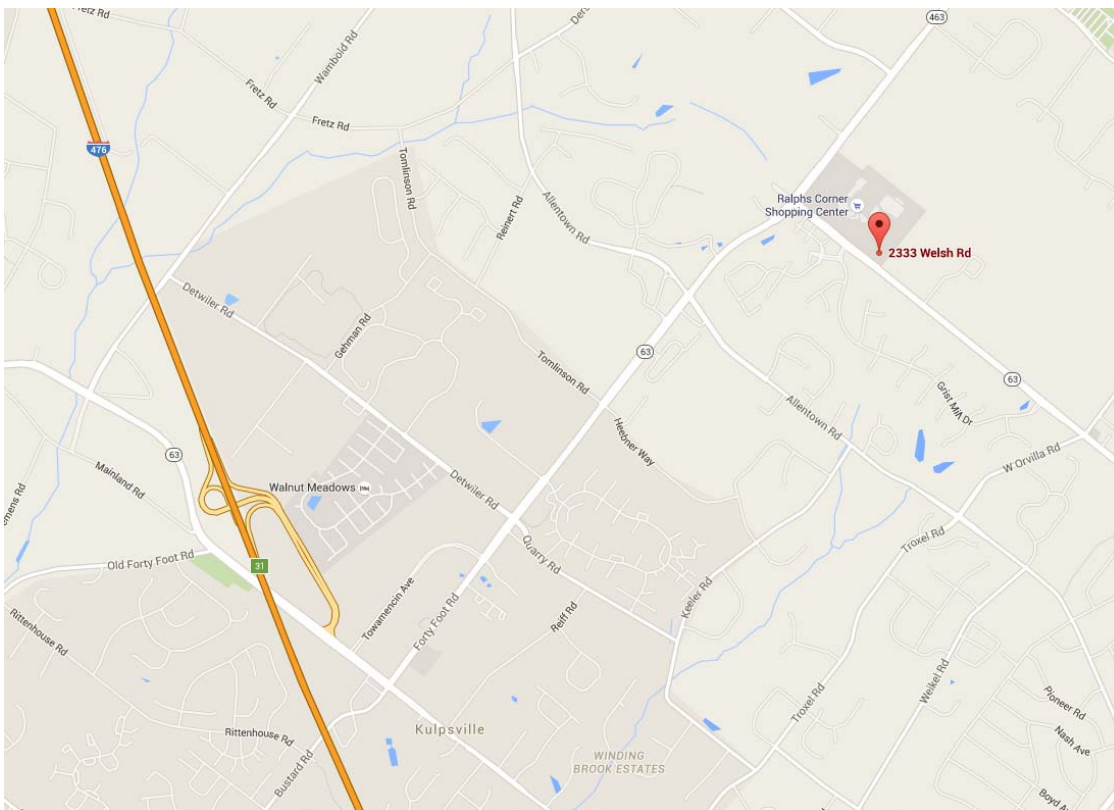

King of Prussia Ski Club

Ralph's Corner Shopping Center

BUS TRIP PARKING GUIDELINES

2333 Welsh Road
Lansdale, PA 19446

Directions:

From King of Prussia:

Merge onto Pennsylvania Turnpike I-276 E

Merge onto I-476 N /Pennsylvania Turnpike towards Northeast Extension/Allentown/Exit 31-131

Take the PA-63 E Exit, EXIT 31, towards Lansdale.

At the traffic light, turn left onto Sumneytown Pike/PA-63 (Continue for .2 miles)

At the 2nd traffic light, turn left onto Forty Foot Road (Continue for 1.8 miles)

At the 4th traffic light turn right into the Ralph's Corner Shopping Center (McDonalds is at the light)

Turn left onto the shopping center drive and continue to go around the back of Ross and before you get to Kohl's you will see the parking lot on your right.

From Rt 422 in King of Prussia:

Take the Exit for S. Trooper Road/PA-363 toward Audobon/Trooper (Continue for 2.7 miles)

Turn left onto Ridge Pike/PA-363 (Continue for .4 miles)

Take 2nd right onto N. Park Avenue/PA-363 (Continue for 8.9 miles)

Turn left onto PA-63 (Continue for 1.5 miles)

2333 Welsh Road is on your right. At the traffic light at CVS, turn right into the shopping center.

Turn right at the Fork and continue on shopping center drive around the Kohl's department store.

The parking lot will be on your left.